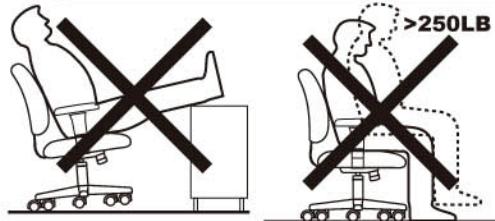

**Please unscrew all hardware from cushion before assembly.**  
**Por favor de destornillar todos los tornillos del cojín antes de ensamblar la silla.**

MODEL: 1690 1691

(1)x1  BACK	(2)x1  SEAT	(3)x1  TU909-EXT	(4)x1  TU9090-BSB
(5)x1  TU026-305	(6)x1  TU005-25	(7)x1  TU9090-LNB	(8)x1  TU001-9090
(9)x5  TU005	(10)x1  TU9090-SNB	(11)x1  TU009	(12)x1(L)x1(R)  B909JARM
(A)*4  M8*22 Mechanism Screws	(B)*1  Large knob washer	(C)*1  Large knob washer	(D)*1  Small knob washer
(E)*6  M6*22 Arm Screws			