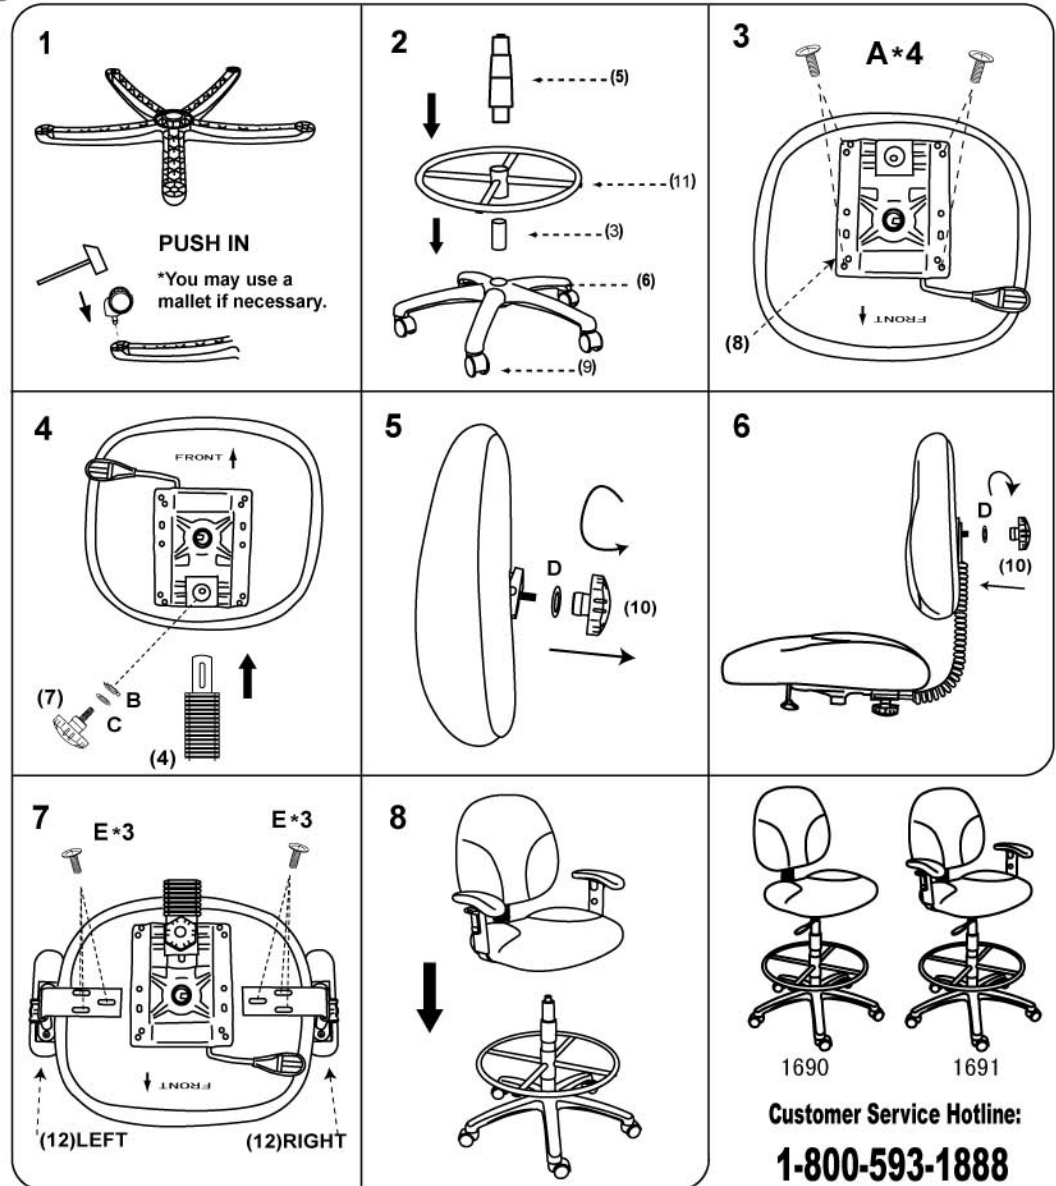

**Please unscrew all hardware from cushion before assembly.**  
**Por favor de destornillar todos los tornillos del cojín antes de ensamblar la silla.**

MODEL: 1690 1691

(1)x1  BACK	(2)x1  SEAT	(3)x1  TU909-EXT	(4)x1  TU9090-BSB
(5)x1  TU026-305	(6)x1  TU005-25	(7)x1  TU9090-LNB	(8)x1  TU001-9090
(9)x5  TU005	(10)x1  TU9090-SNB	(11)x1  TU009	(12)x1(L)x1(R)  B909JARM
(A)*4  M8*22 Mechanism Screws	(B)*1  Large knob washer	(C)*1  Large knob washer	(D)*1  Small knob washer
(E)*6  M6*22 Arm Screws			

**Insert and loosely tighten all screws. When assembly is completed, fully tighten all screws before using. This chair is only intended for sitting. Any other use will void the warranty.**

**For further assembly instructions, please visit our website at [www.bosschair.com](http://www.bosschair.com)**