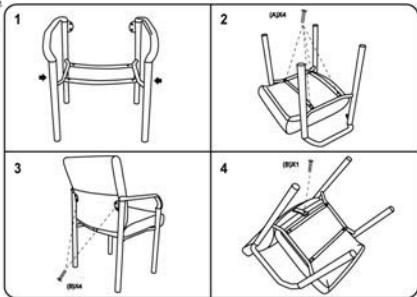

Please unscrew all hardware from cushion before assembly.
 Por favor de destornillar todos los tornillos del cojín antes de ensamblar la silla.

B689

(1)X1	(2)X1	(3)X1 (L)X1 (R)
		
Back	Seat	Right Frame Left Frame
(4)X2		
		
Connecting Bar		
(A)x4		M6*36 SEAT SCREW
(B)x5		M6*25 BACK SCREW

Insert and loosely tighten all screws. When assembly is completed, fully tighten all screws before using. This chair is only intended for sitting. Any other use will void the warranty.

Adjust glides at the bottom of each leg to prevent chair from wobbling.