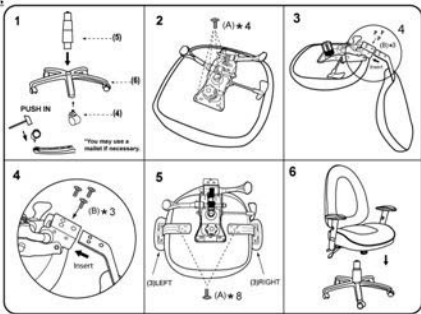

Please unscrew all hardware from cushion before assembly.
Por favor de destornillar todos los tornillos del cojín antes de ensamblar la silla.

MODEL: B780

(1)x1  Back	(2)x1  Seat	(3)x1 (L)x1 (R)  Right & Left Arm
(4)x 5  Casters	(5)x1  Gas Lift	(6)x1  Base
(7)x 1  Mechanism	(A)x12  M6X30 Arm Screws Mechanism Screws	(B)x3  M8X22 Back Bar Screws

Insert and loosely tighten all screws. When assembly is completed, fully tighten all screws before using. This chair is only intended for sitting. Any other use will void the warranty.

Customer Service Hotline: 1-800-593-1888
For further assembly instructions,
please visit our website at www.bosschair.com