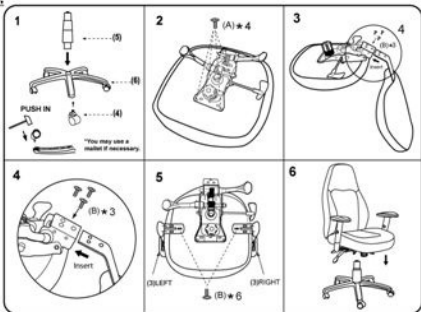

Please unscrew all hardware from cushion before assembly.
 Por favor de destornillar todos los tornillos del cojín antes de ensamblar la silla.

MODEL: B781

(1)x1  Back	(2)x1  Seat	(3)x1 (L)x1 (R)  Right & Left Arm
(4)x 5  Casters	(5)x1  Gas Lift	(6)x1  Base
(7)x 1  Mechanism	(A)x4  M6*22 Mechanism Screws (B)x6  M6*35 Arm Screws (C)x3  M8*22 Back Bar Screws	

Insert and loosely tighten all screws. When assembly is completed, fully tighten all screws before using. This chair is only intended for sitting. Any other use will void the warranty.

Customer Service Hotline: 1-800-593-1888
 For further assembly instructions,
 please visit our website at www.bosschair.com